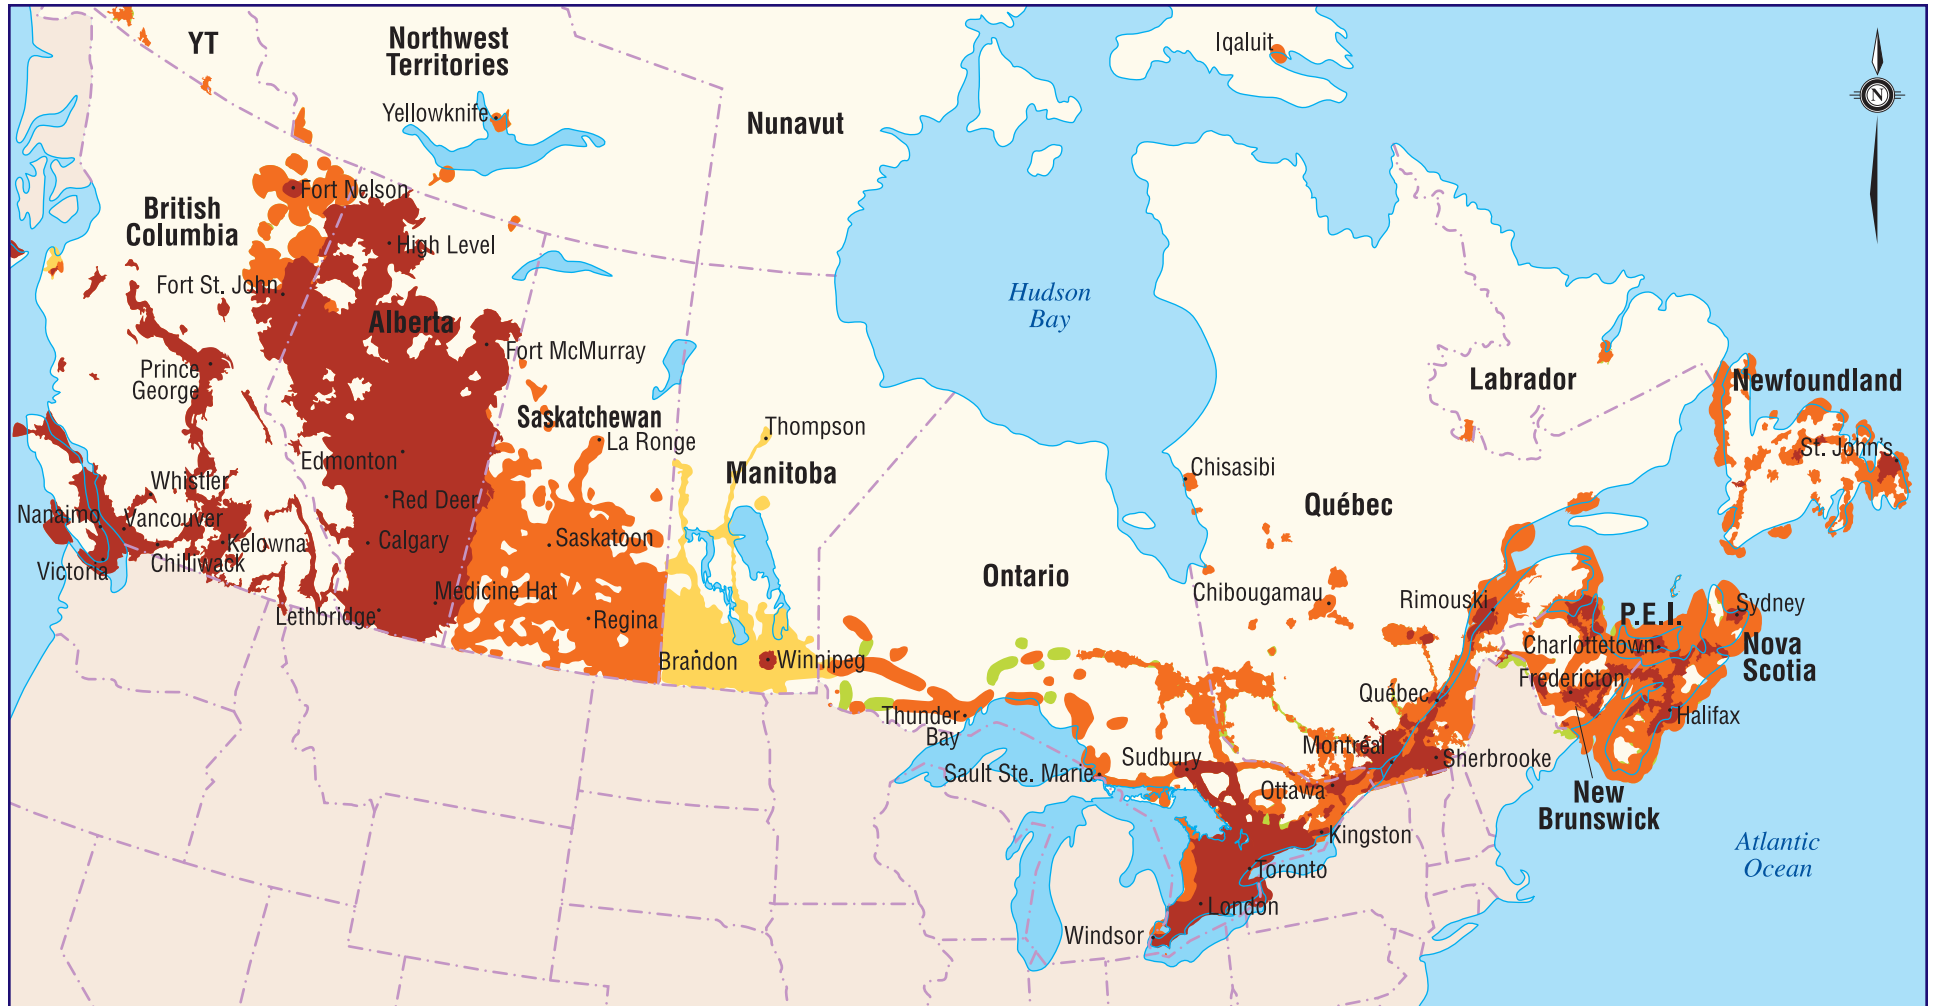

National Coverage

- Wireless High Speed 3G coverage area
- PCS and 1X digital coverage areas
- Analog coverage area
- PCS Digital coverage area

* Effective November 2008. Coverage areas are approximate. Actual coverage and network service may vary and are subject to change. Digital Wireless High Speed coverage depends on handset software and service type. Analog phones will work in all TELUS or roaming partner analog coverage areas. Tri-mode handsets are required for use in TELUS Wireless High Speed digital PCS coverage areas and in our analog coverage areas. Map does not indicate Pay & Talk service coverage. Visit us at telusmobility.com/coverage for our most recent coverage maps for all services, including Pay & Talk. D3831 © 2008 TELUS.