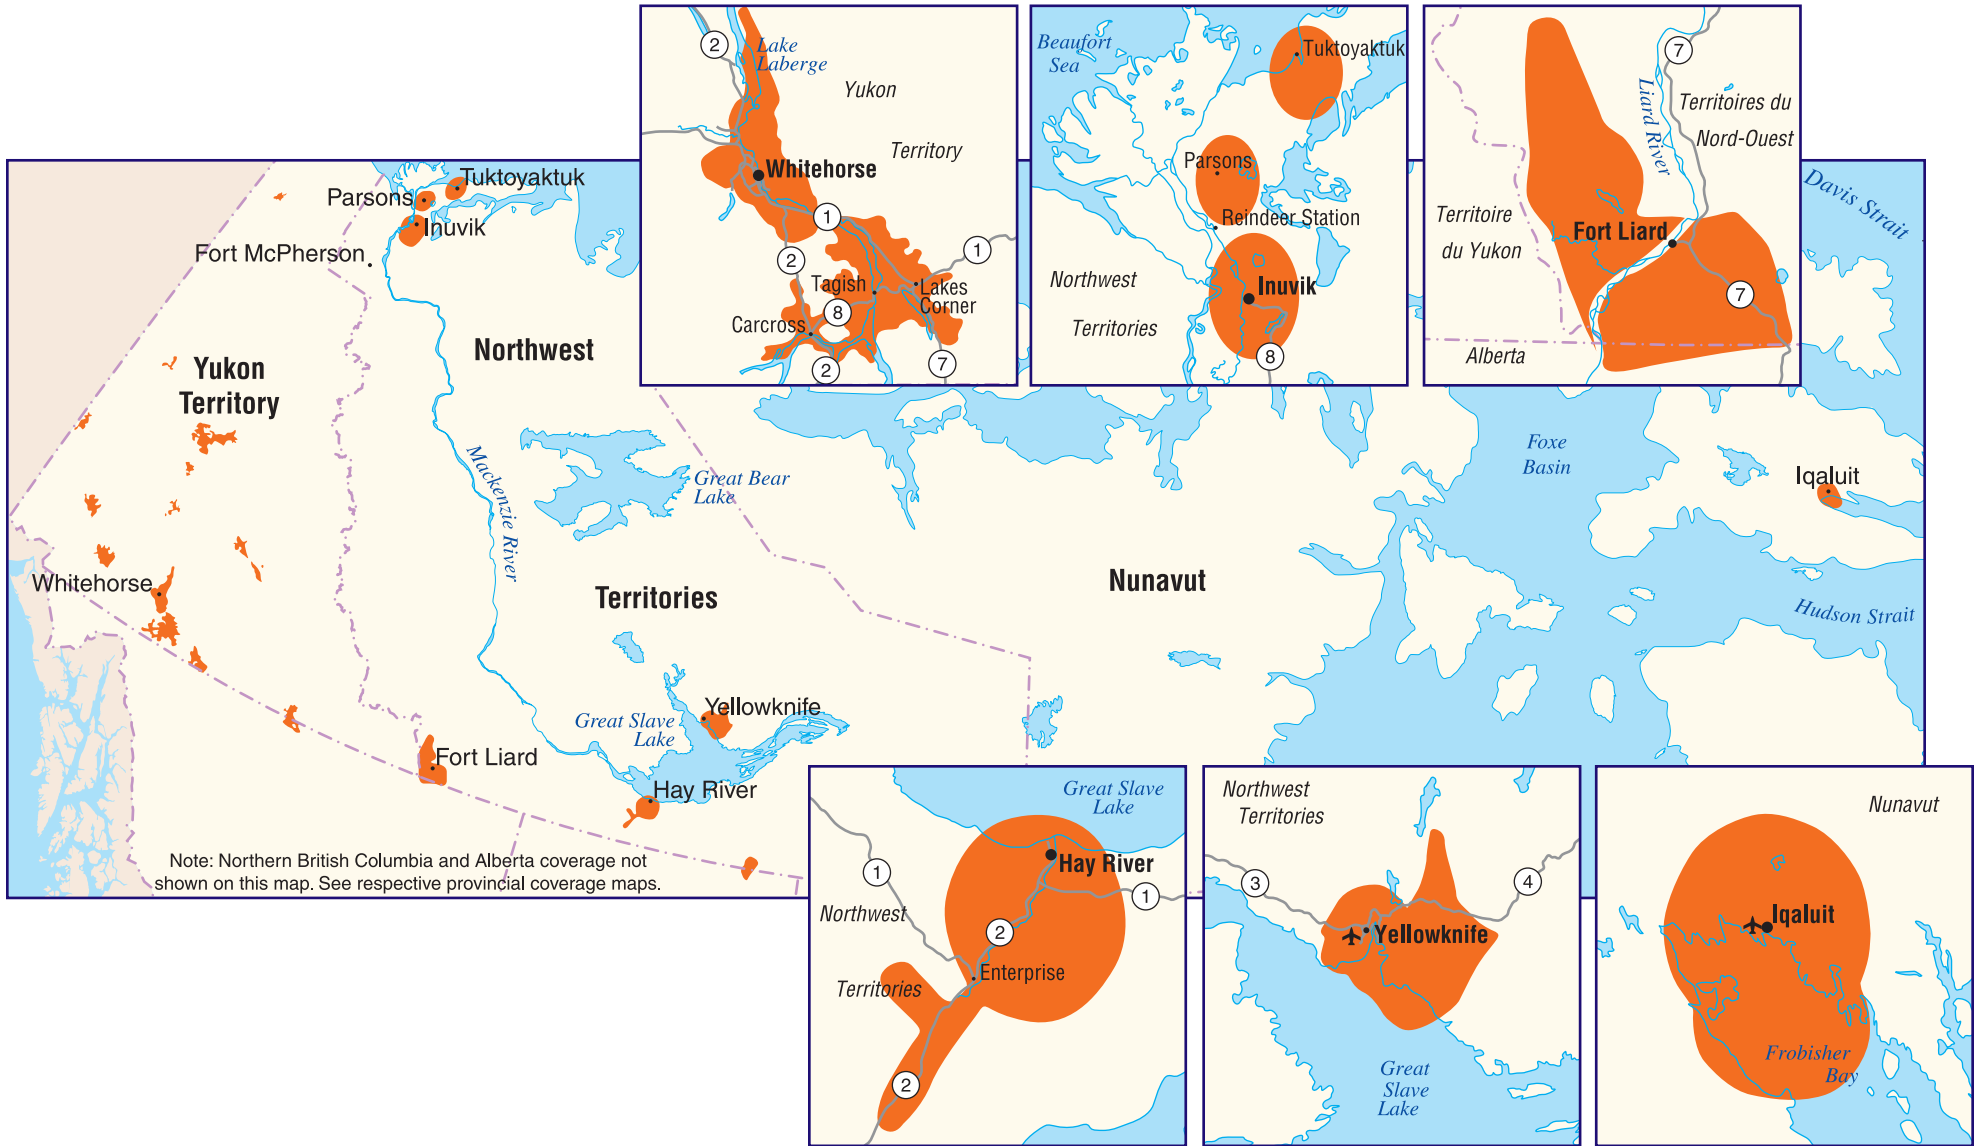

Yukon Territory, Northwest Territories, Nunavut

Note: Northern British Columbia and Alberta coverage not shown on this map. See respective provincial coverage maps.

- Wireless High Speed 3G coverage area
- PCS and 1X digital coverage areas
- PCS digital coverage area
- Analog coverage area
- Local phone numbers available

* Effective November 2008. Coverage areas are approximate. Actual coverage and network service may vary and are subject to change. Digital Wireless High Speed coverage depends on handset software and service type. Analog phones will work in all TELUS or roaming partner analog coverage areas. Tri-mode handsets are required for use in TELUS Wireless High Speed digital PCS coverage areas and in our analog coverage areas. Map does not indicate Pay & Talk service coverage. Visit us at telusmobility.com/coverage for our most recent coverage maps for all services, including Pay & Talk. D3831 © 2008 TELUS.