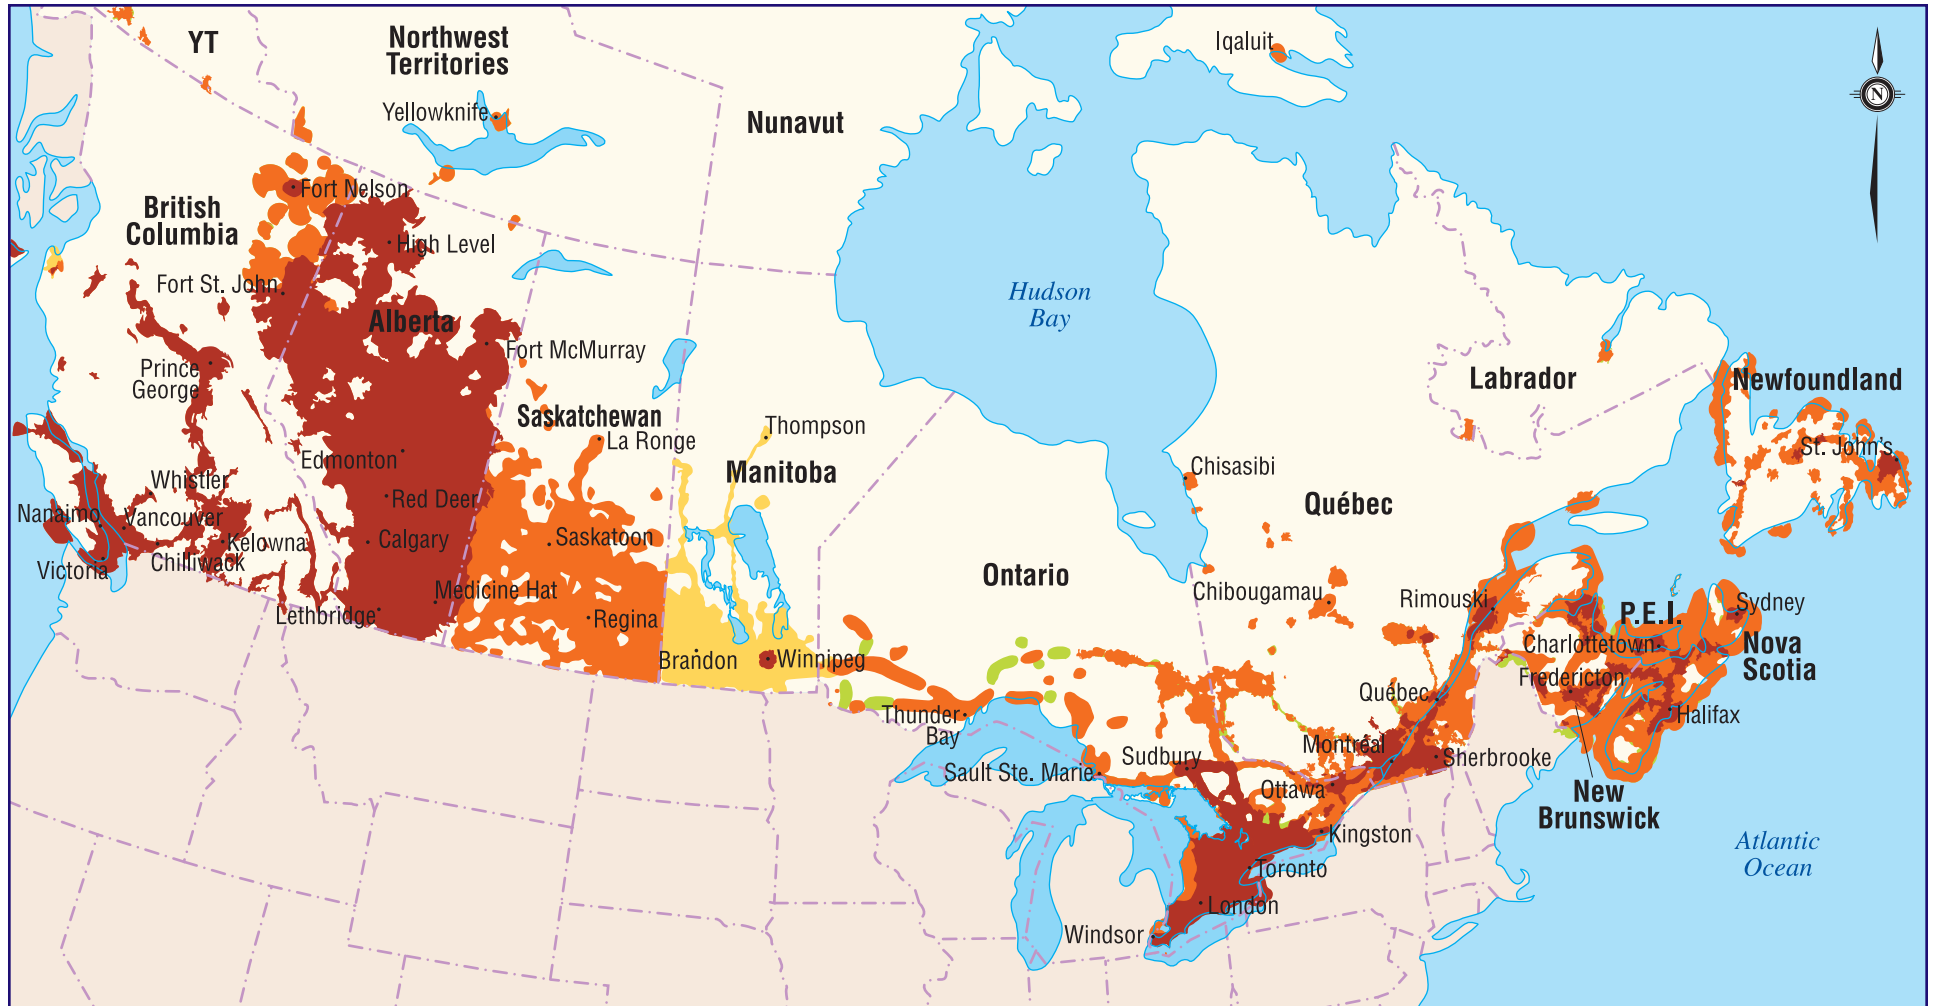

National Coverage

- Wireless High Speed 3G coverage area
- PCS and 1X digital coverage areas
- PCS Digital coverage area
- Analog coverage area

* Effective November 2008. Coverage areas are approximate. Actual coverage and network service may vary and are subject to change. Digital Wireless High Speed coverage depends on handset software and service type. Analog phones will work in all TELUS or roaming partner analog coverage areas. Tri-mode handsets are required for use in TELUS Wireless High Speed digital PCS coverage areas and in our analog coverage areas. Map does not indicate Pay & Talk service coverage. Visit us at telusmobility.com/coverage for our most recent coverage maps for all services, including Pay & Talk. D3831 © 2008 TELUS.